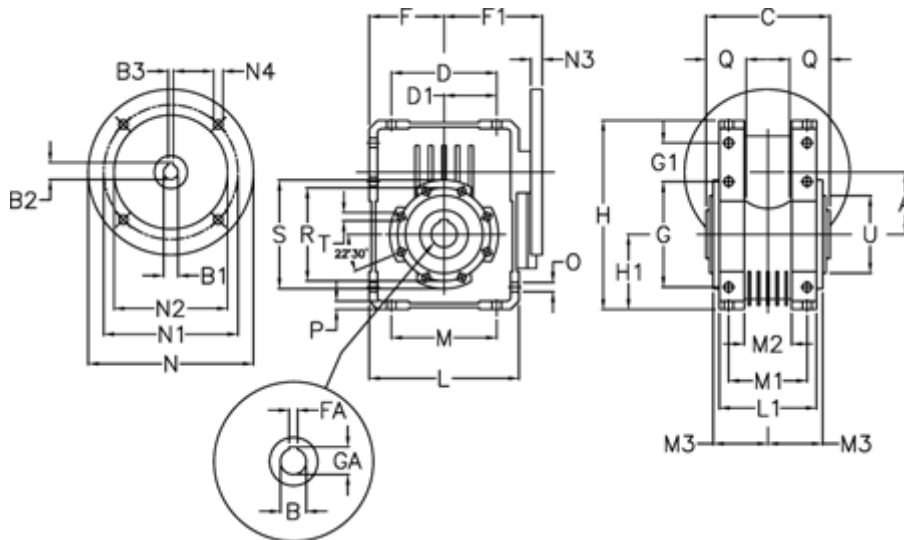

Article number: 392211001075036

Description: Worm Gear with Torque Limiter  
W110 L2-U-10-P132 B5

## Measures

A = 110.1	F = 125	L = 250	N2 = 230	T = M12x19
B = 42	F1 = 226	L1 = 143	N3 = 16	U = 130
B1 E7 = 38	FA = 12	M = 184	N4 = 13	
B2 = 41.3	G = 184	M1 = 115	O = 14	
B3 H9 = 10	G1 = 58	M2 = 69	P = 14	
C = 155	GA = 45.3	M3 = 73	Q = 45	
D = 174	H = 308	N = 300	R = 165	
D1 = 82	H1 = 125	N1 = 265	S = 200	